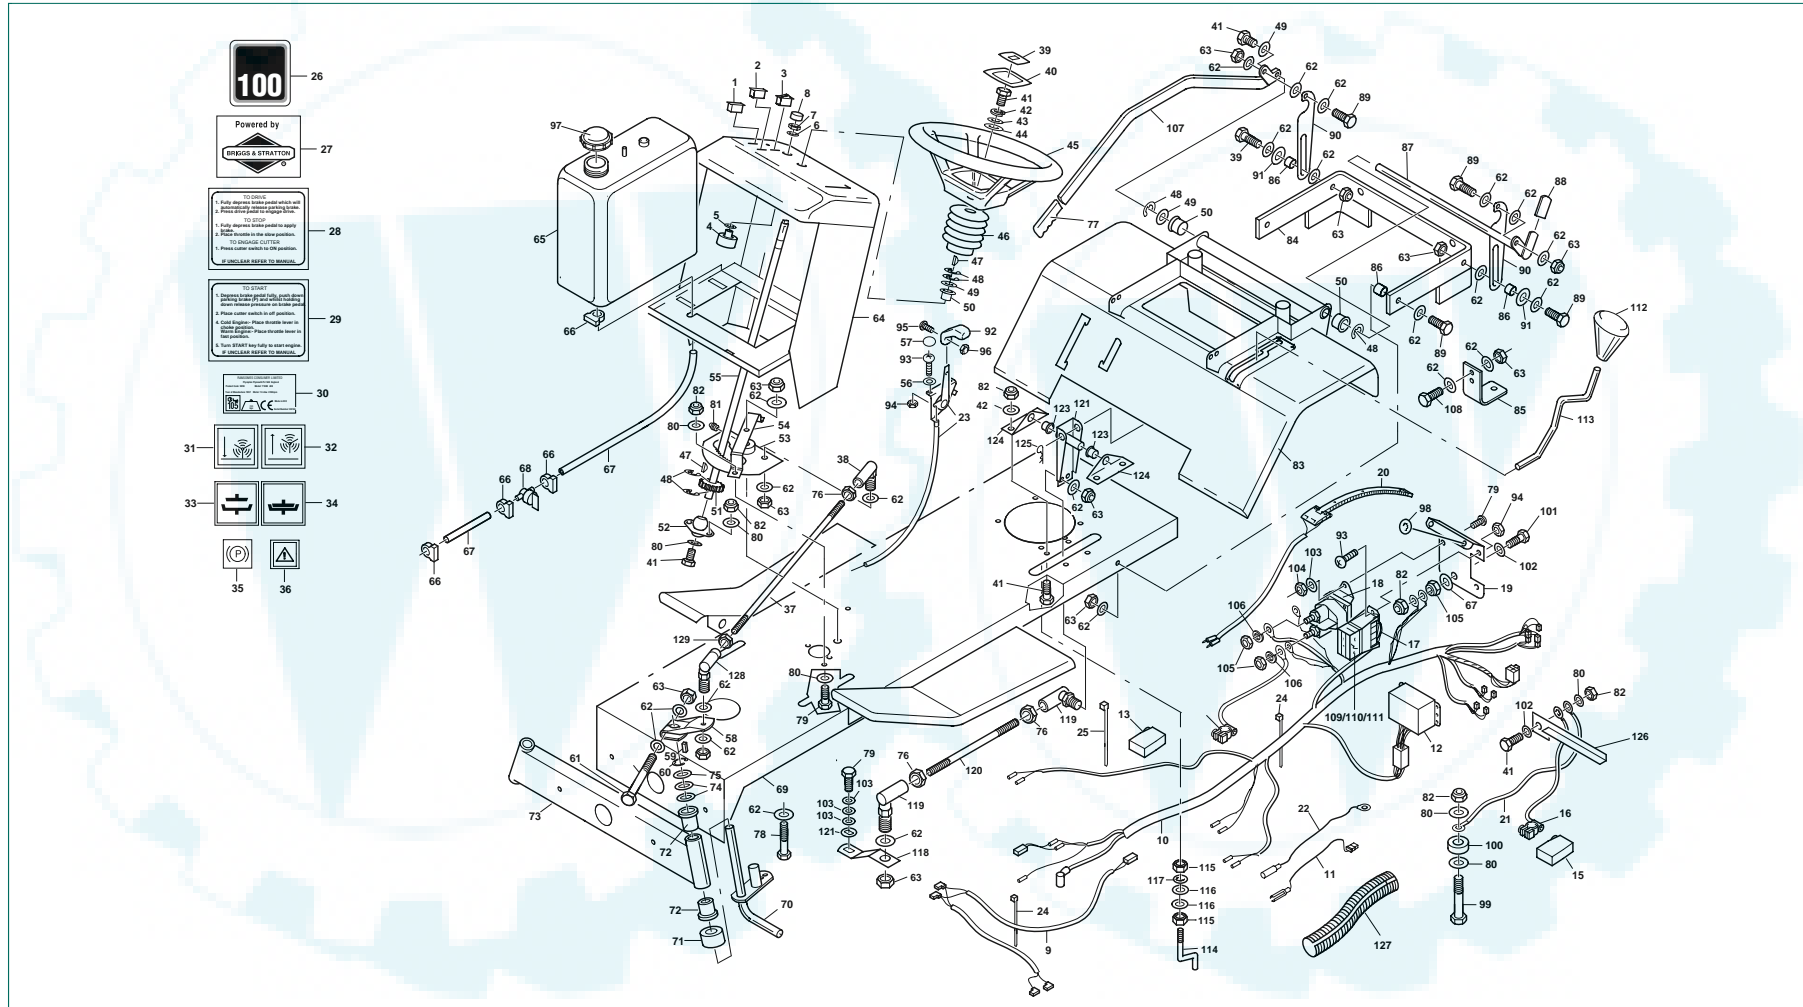

Westwood

Steering, Gear Change and Electrical Controls

THE BEST OF BRITISH ENGINEERING